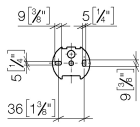

83 510 361

- width 145mm
- height 90 mm
- 150mm projection

	Chrome	83 510 361-00
	Brushed Platinum	83 510 361-06
	Platinum	83 510 361-08
	Durabross (23kt Gold)	83 510 361-09
	Brushed Durabross (23kt Gold)	83 510 361-28
	Brushed Dark Platinum	83 510 361-99

83 510 361

mm [inches]

83 510 361

Parts for other finishes can be found here: Brushed Platinum

**Spare parts list**

No.	Item Number	Name	Quantity used	Delivery time
1	08 11 02 508-00	lid	1	10
2	08 18 40 505 90	sleeve	2	2
3	04 31 11 140 00 90	pin	2	2
4	05 17 97 507 00 90	fixing set	1	2
5	08 18 70 501-00	bow	1	10