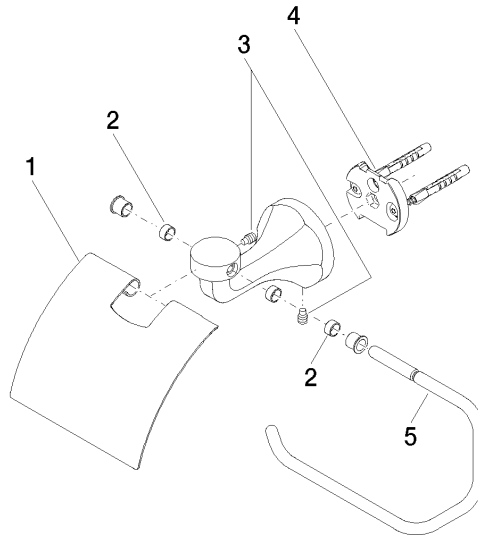

83 510 361

- width 145mm
- height 90 mm
- 150mm projection

	Chrome	83 510 361-00
	Brushed Platinum	83 510 361-06
	Platinum	83 510 361-08
	Durabross (23kt Gold)	83 510 361-09
	Brushed Durabross (23kt Gold)	83 510 361-28
	Brushed Dark Platinum	83 510 361-99

83 510 361

mm [inches]

83 510 361

Parts for other finishes can be found here: Brushed Platinum

**Spare parts list**

No.	Item Number	Name	Quantity used	Delivery time
1	08 11 02 508-00	lid	1	10
2	08 18 40 505 90	sleeve	2	2
3	04 31 11 140 00 90	pin	2	2
4	05 17 97 507 00 90	fixing set	1	2
5	08 18 70 501-00	bow	1	10